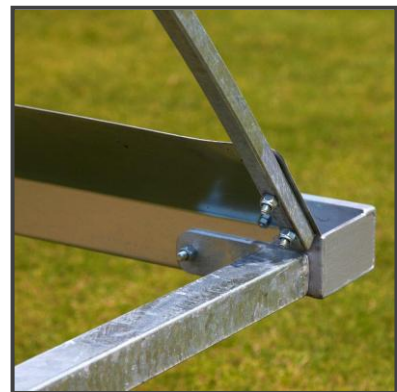

Size Options

Available in two sizes comprising of 3 units, either;

CR911 - Three 7.3m x 4m units. Total coverage of: 21.9m x 4m.

CR916 - Three 8m x 4m units. Total coverage of: 24m x 4m.

In accordance with the Company's policy of continuous development, Boyd Sport & Play Ltd t/as sportsequip.co.uk reserve the right to alter or amend specifications without prior notice. All statements in this datasheet are made in good faith but the Company will not be held responsible for any consequence arising out of errors or omissions.

sportsequip.co.uk

The Manor, Tur Langton, Leicestershire, LE8 0PJ

t: 01858 545789 | f: 01858 545890 | e: info@sportsequip.co.uk

sportsequip.co.uk and Astroturf® are registered trademarks © sportsequip.co.uk 2017