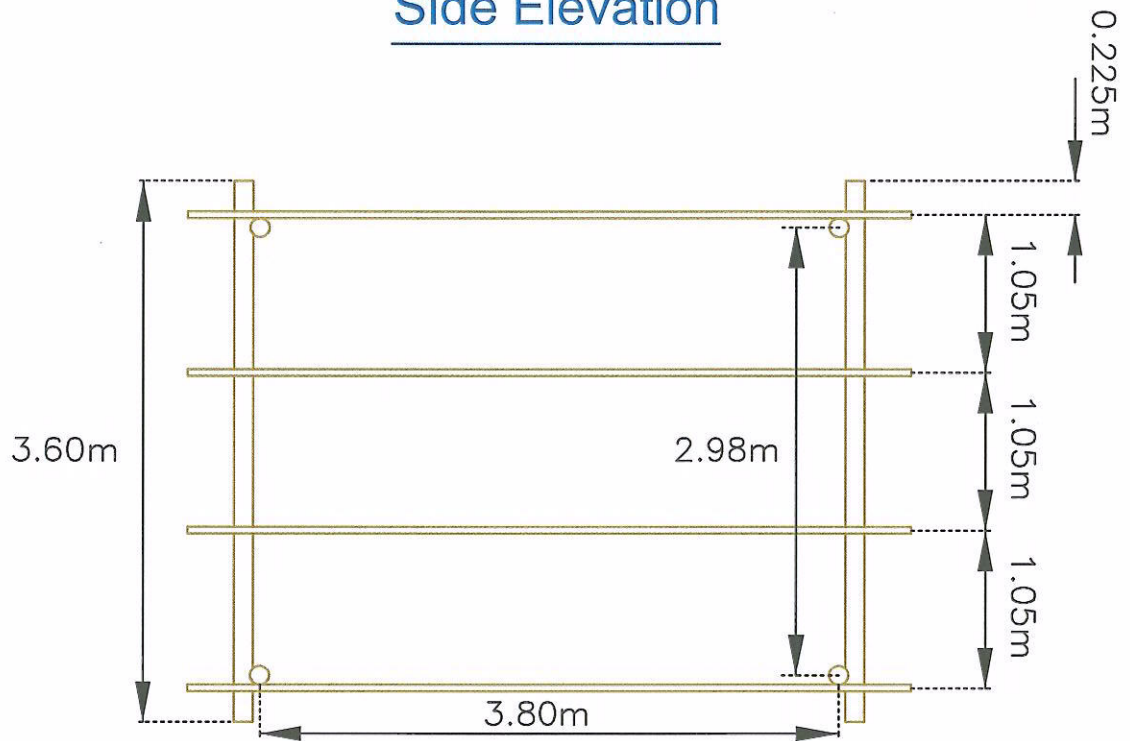

Side Elevation

Plan

End Elevation

Boyd Sport & Play Limited
t/a **sportsequip.co.uk**

The Manor, Tur Langton,
Leicestershire, LE18 0PJ
t: 01858 545789
f: 01858 545890
Web: www.sportsequip.co.uk

Product:

Balance Boards

Ref No:

FT 905

Scale:

1 : 50