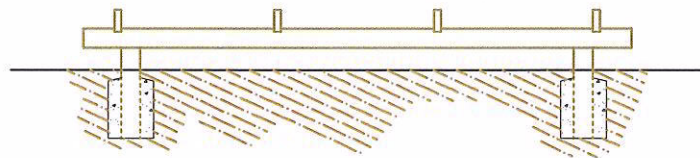

Side Elevation

Plan

End Elevation

Boyd Sport & Play Limited
t/a **sportsequip.co.uk**

The Manor, Tur Langton,
Leicestershire, LE18 0PJ
t: 01858 545789
f: 01858 545890
Web: www.sportsequip.co.uk

Product:

Balance Boards

Ref No:

FT 905

Scale:

1 : 50