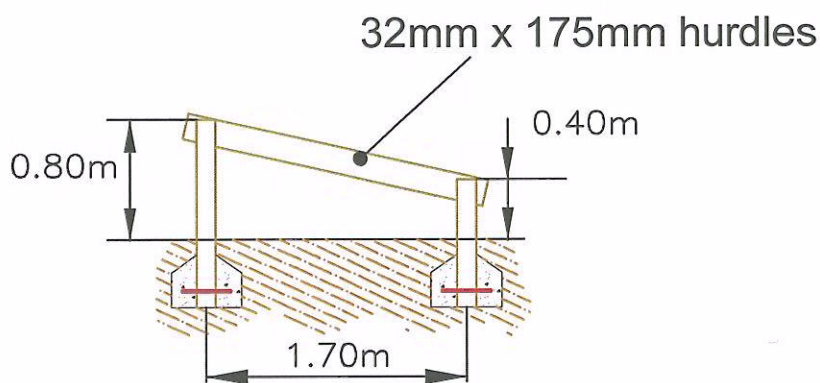

Plan View Scale 1:100

Front Elevation Scale 1:100

Side Elevation Scale 1:50

Boyd Sport & Play Limited
t/a sportsequip.co.uk

The Manor, Tur Langton,
 Leicestershire, LE18 0PJ
 t: 01858 545789
 f: 01858 545890
 Web: www.sportsequip.co.uk

Product:

Stride Jumps

Ref No:

FT 907

Scale:

1 : 50 / 1:100