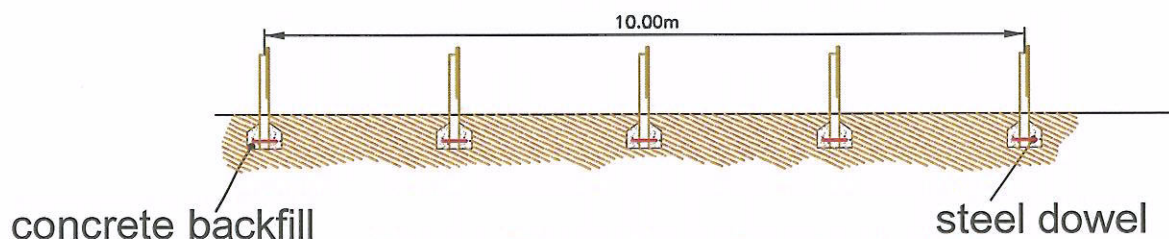

Plan View Scale 1:100

Front Elevation Scale 1:100

Side Elevation Scale 1:50

Boyd Sport & Play Limited
t/a sportsequip.co.uk

The Manor, Tur Langton,
 Leicestershire, LE18 0PJ
 t: 01858 545789
 f: 01858 545890
 Web: www.sportsequip.co.uk

Product:

Stride Jumps

Ref No:

FT 907

Scale:

1 : 50 / 1:100