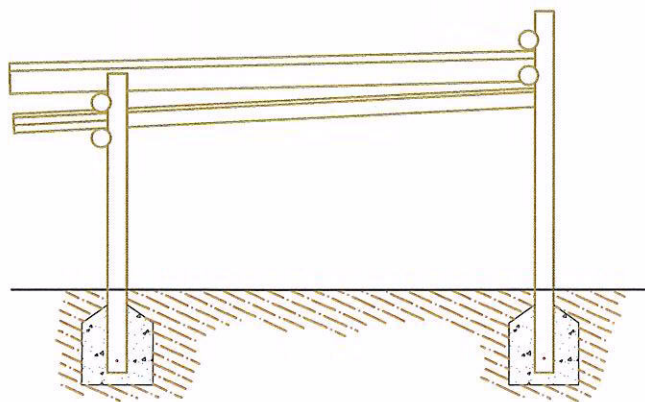

Front Elevation

End Elevation

Plan View

**Boyd Sport & Play Limited**  
t/a **sportsequip.co.uk**

The Manor, Tur Langton,  
Leicestershire, LE18 0PJ  
t: 01858 545789  
f: 01858 545890  
Web: www.sportsequip.co.uk

**Product:** Beam Lift

**Ref No:** FT 908

**Scale:** 1 : 50