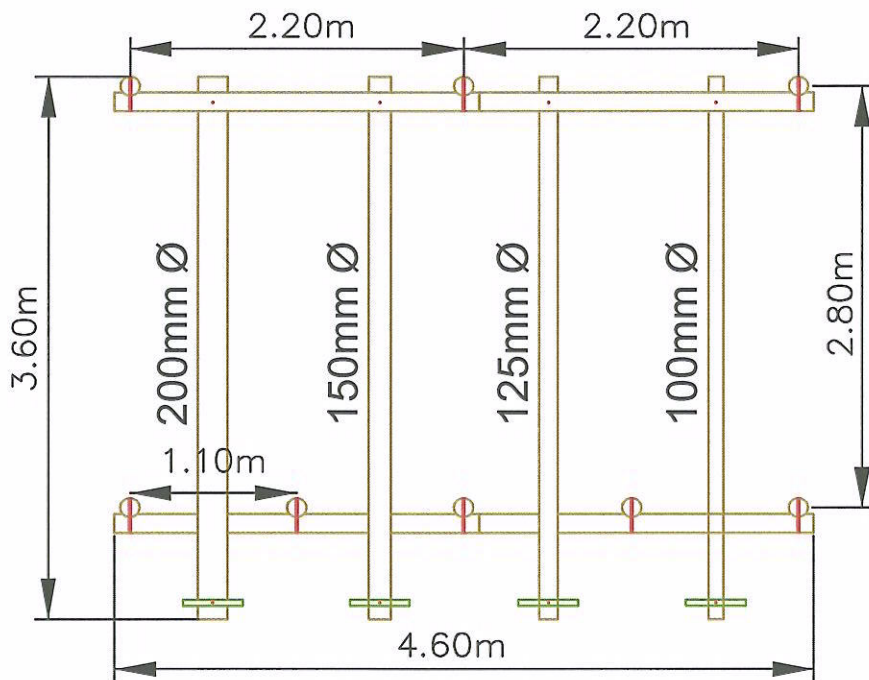

End Elevation

Plan View

Boyd Sport & Play Limited
t/a **sportsequip.co.uk**

The Manor, Tur Langton,
Leicestershire, LE18 0PJ
t: 01858 545789
f: 01858 545890
Web: www.sportsequip.co.uk

Product: Beam Lift

Ref No: FT 908

Scale: 1 : 50