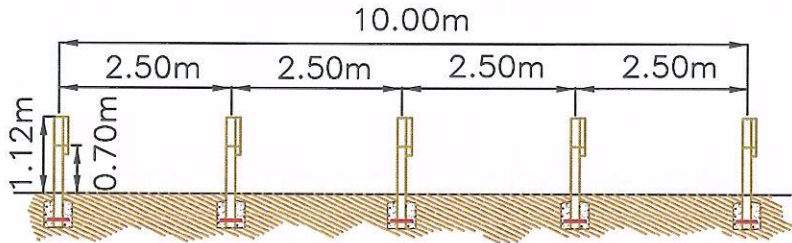

Plan View 1:100

Side Elevation 1:100

End Elevation Scale 1:50

Boyd Sport & Play Limited
t/a **sportsequip.co.uk**

The Manor, Tur Langton,
Leicestershire, LE18 0PJ
t: 01858 545789
f: 01858 545890
Web: www.sportsequip.co.uk

Product: Over & Under Hurdles

Ref No.: FT 911

Scale: 1 : 50 / 1 : 100