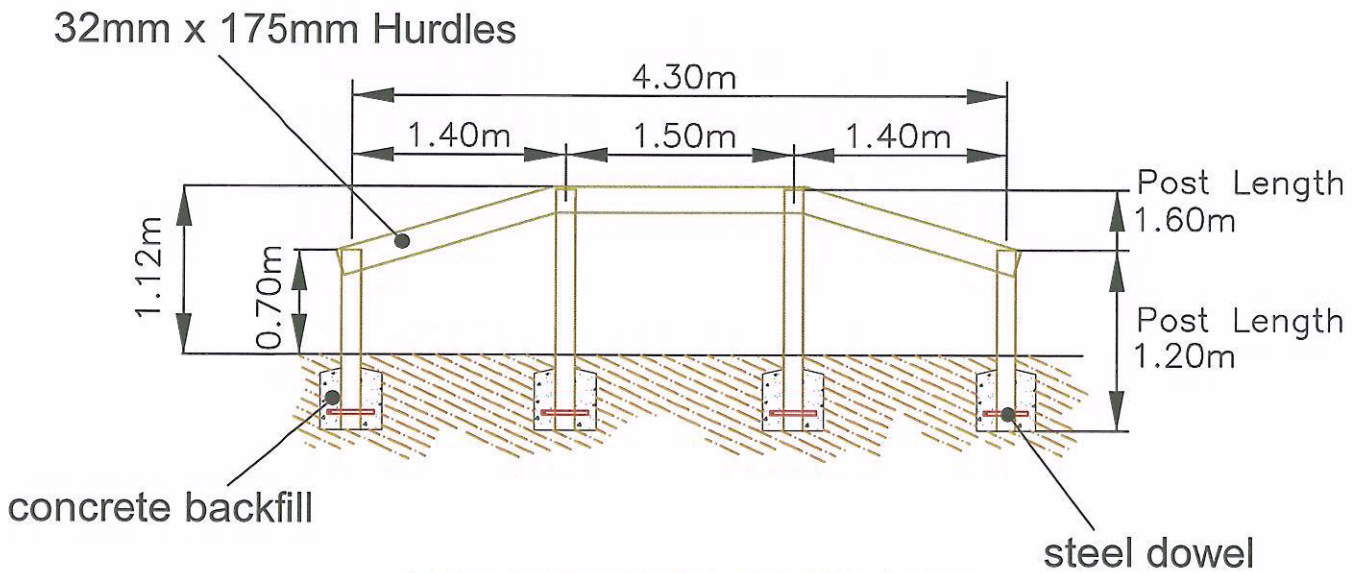

Plan View 1:100

Side Elevation 1:100

End Elevation Scale 1:50

Boyd Sport & Play Limited
t/a **sportsequip.co.uk**

The Manor, Tur Langton,
Leicestershire, LE18 0PJ
t: 01858 545789
f: 01858 545890
Web: www.sportsequip.co.uk

Product: Over & Under Hurdles

Ref No.: FT 911

Scale: 1 : 50 / 1 : 100