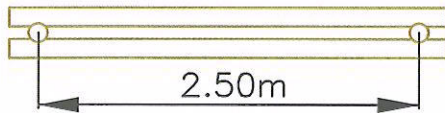

Side Elevation

End Elevation

Plan View

**Boyd Sport & Play Limited**  
t/a **sportsequip.co.uk**

The Manor, Tur Langton,  
Leicestershire, LE18 0PJ

t: 01858 545789

f: 01858 545890

Web: [www.sportsequip.co.uk](http://www.sportsequip.co.uk)

**Product:** Gate Climb

**Ref No:** FT 913

**Scale:** 1 : 50