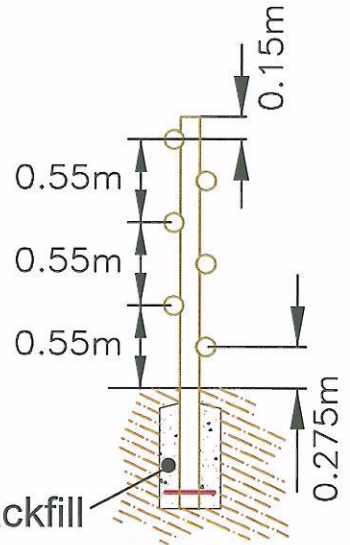

Side Elevation

End Elevation

Plan View

**Boyd Sport & Play Limited**  
t/a **sportsequip.co.uk**

The Manor, Tur Langton,  
Leicestershire, LE18 0PJ

t: 01858 545789

f: 01858 545890

Web: [www.sportsequip.co.uk](http://www.sportsequip.co.uk)

**Product:** Gate Climb

**Ref No:** FT 913

**Scale:** 1 : 50