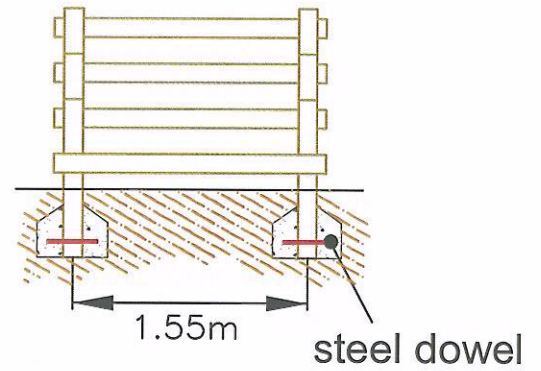

Side Elevation

End Elevation

Plan View

Boyd Sport & Play Limited
t/a **sportsequip.co.uk**

The Manor, Tur Langton,
Leicestershire, LE18 0PJ
t: 01858 545789
f: 01858 545890
Web: www.sportsequip.co.uk

Product: Log Stack

Ref No: FT 914

Scale: 1 : 50