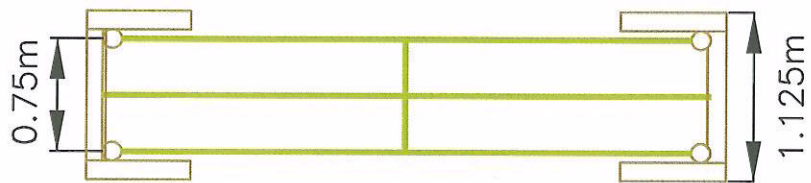

Side Elevation

Plan View

End Elevation

Boyd Sport & Play Limited
t/a **sportsequip.co.uk**

The Manor, Tur Langton,
Leicestershire, LE18 0PJ
t: 01858 545789
f: 01858 545890
Web: www.sportsequip.co.uk

Product:

Burma Bridge

Ref No:

FT 921

Scale:

1 : 50