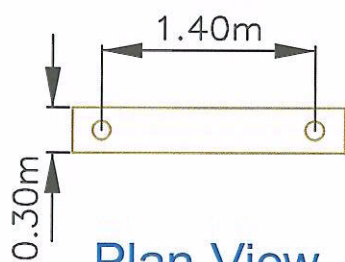

Side Elevation

2 x 150mm x 50mm Boards

End Elevation

Plan View

Boyd Sport & Play Limited
t/a **sportsequip.co.uk**

The Manor, Tur Langton,
Leicestershire, LE18 0PJ
t: 01858 545789
f: 01858 545890
Web: www.sportsequip.co.uk

Product: 1.80m Multi Exercise Bench

Ref No: FT 924

Scale: 1 : 50