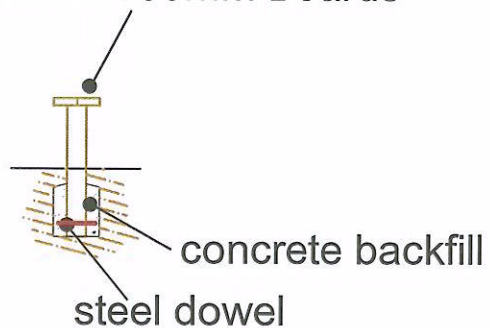

Side Elevation

2 x 150mm x 50mm Boards

End Elevation

Plan View

Boyd Sport & Play Limited
t/a **sportsequip.co.uk**

The Manor, Tur Langton,
Leicestershire, LE18 0PJ
t: 01858 545789
f: 01858 545890
Web: www.sportsequip.co.uk

Product: 1.80m Multi Exercise Bench

Ref No: FT 924

Scale: 1 : 50