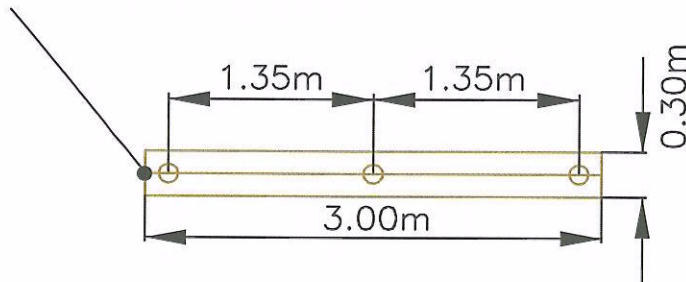

Side Elevation

End Elevation

2 x 150mm x 50mm Boards

Plan View

**Boyd Sport & Play Limited**  
t/a **sportsequip.co.uk**

The Manor, Tur Langton,  
Leicestershire, LE18 0PJ

t: 01858 545789

f: 01858 545890

Web: [www.sportsequip.co.uk](http://www.sportsequip.co.uk)

**Product:**

Inclined Multi Exercise Bench

**Ref No:**

FT 925

**Scale:**

1 : 50