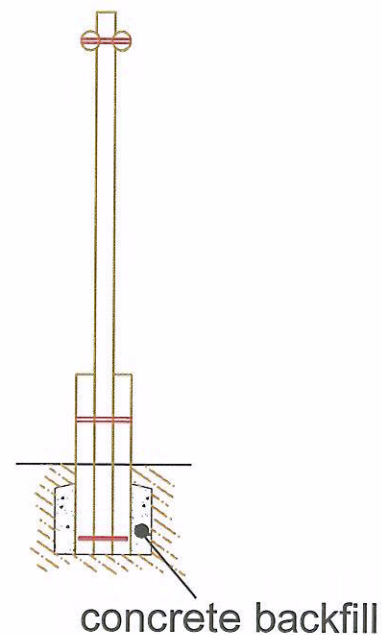

Side Elevation

End Elevation

Plan View

**Boyd Sport & Play Limited**  
**t/a sportsequip.co.uk**

The Manor, Tur Langton,  
 Leicestershire, LE18 0PJ  
 t: 01858 545789  
 f: 01858 545890  
 Web: www.sportsequip.co.uk

**Product:** Overhead Rings

**Ref No:** FT 926

**Scale:** 1 : 50