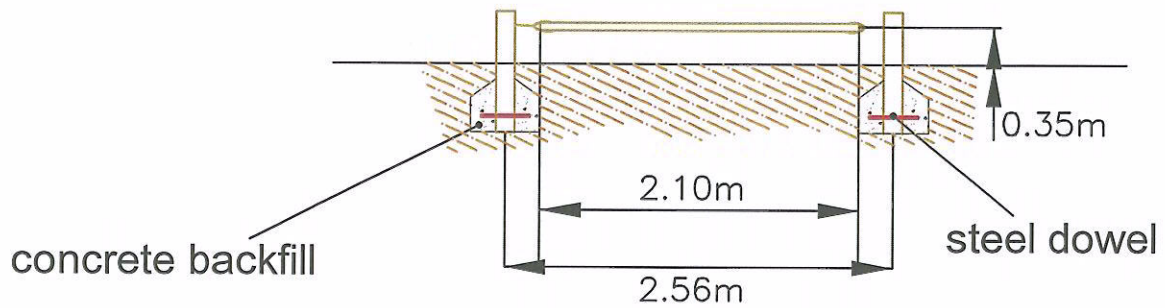

Side Elevation

Plan View

Front View

Boyd Sport & Play Limited
t/a sportsequip.co.uk

The Manor, Tur Langton,
Leicestershire, LE18 0PJ
t: 01858 545789
f: 01858 545890
Web: www.sportsequip.co.uk

Product:

Wobble Board

Ref No:

FT 928

Scale:

1 : 50