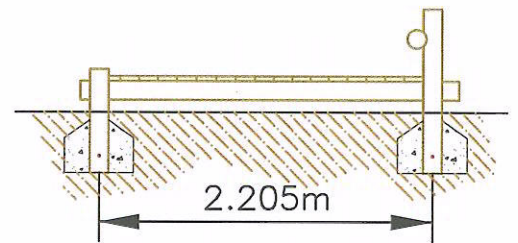

Front Elevation

Side Elevation

Plan View

Boyd Sport & Play Limited
t/a **sportsequip.co.uk**

The Manor, Tur Langton,
Leicestershire, LE18 0PJ

t: 01858 545789

f: 01858 545890

Web: www.sportsequip.co.uk

Product: 2 Bay Platform Sit Ups

Ref No: FT 929

Scale: 1 : 50