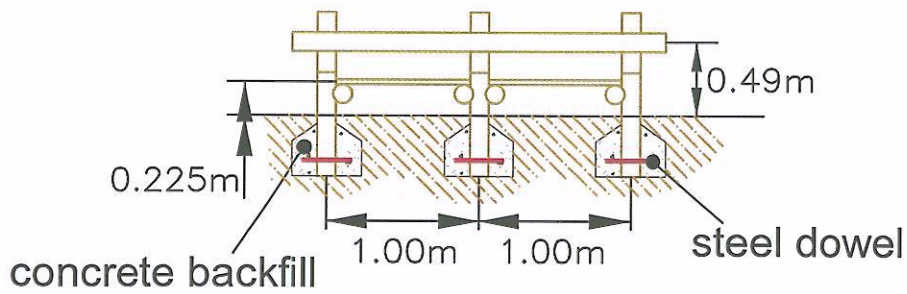

Front Elevation

Side Elevation