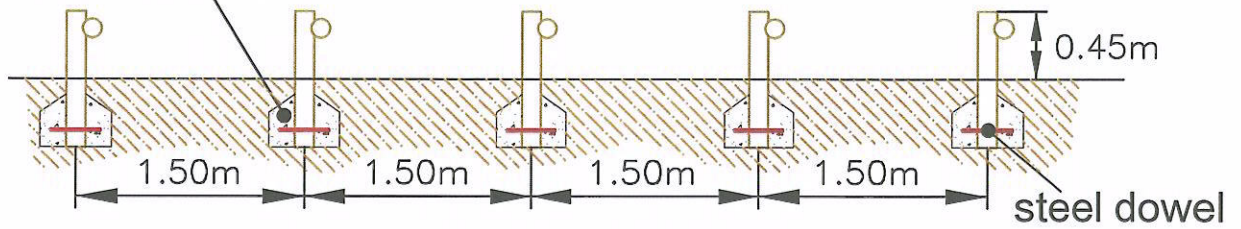

concrete backfill

Side Elevation

Plan View

Front Elevation

Boyd Sport & Play Limited
t/a **sportsequip.co.uk**

The Manor, Tur Langton,
Leicestershire, LE18 0PJ
t: 01858 545789
f: 01858 545890
Web: www.sportsequip.co.uk