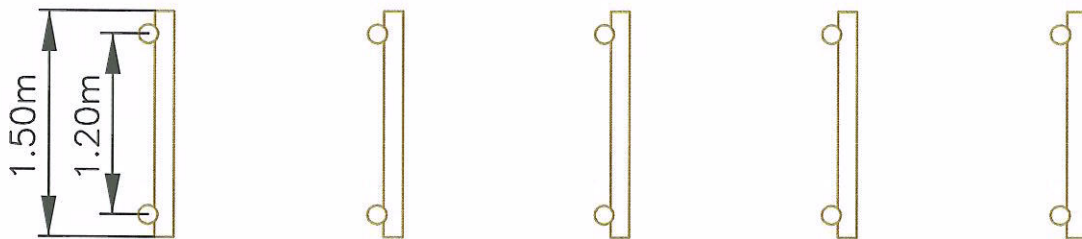

concrete backfill

Side Elevation

Plan View

Front Elevation

Boyd Sport & Play Limited
t/a **sportsequip.co.uk**

The Manor, Tur Langton,
Leicestershire, LE18 0PJ
t: 01858 545789
f: 01858 545890
Web: www.sportsequip.co.uk

Product: Bunny Hops

Ref No: FT 942

Scale: 1 : 50