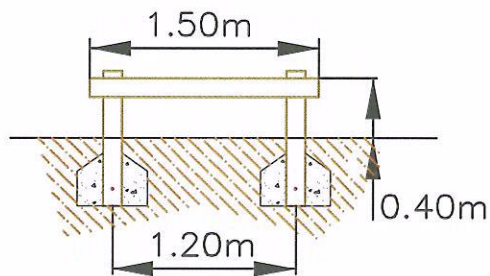

concrete backfill

Side Elevation

Plan View

Front Elevation

Boyd Sport & Play Limited
t/a **sportsequip.co.uk**

The Manor, Tur Langton,
Leicestershire, LE18 0PJ
t: 01858 545789
f: 01858 545890
Web: www.sportsequip.co.uk