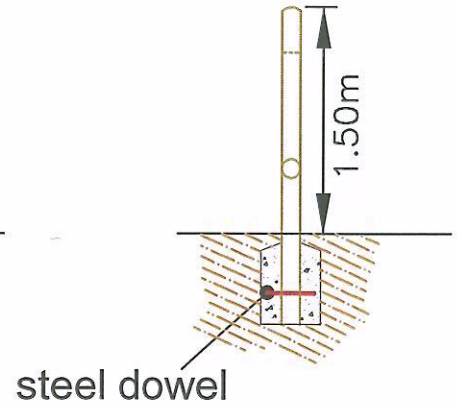

Side Elevation

End Elevation

Plan

**Boyd Sport & Play Limited**  
**t/a sportsequip.co.uk**

The Manor, Tur Langton,  
 Leicestershire, LE18 0PJ  
 t: 01858 545789  
 f: 01858 545890  
 Web: www.sportsequip.co.uk

**Product:** Log Vault

**Ref No:** FT 944

**Scale:** 1 : 50