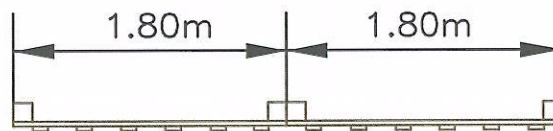

Plan View

Boyd Sport & Play Limited
t/a sportsequip.co.uk

The Manor, Tur Langton,
Leicestershire, LE18 0PJ

t: 01858 545789

f: 01858 545890

Web: www.sportsequip.co.uk

Product: 3.6m Gate Climb

Ref No: FT 945

Scale: 1 : 50