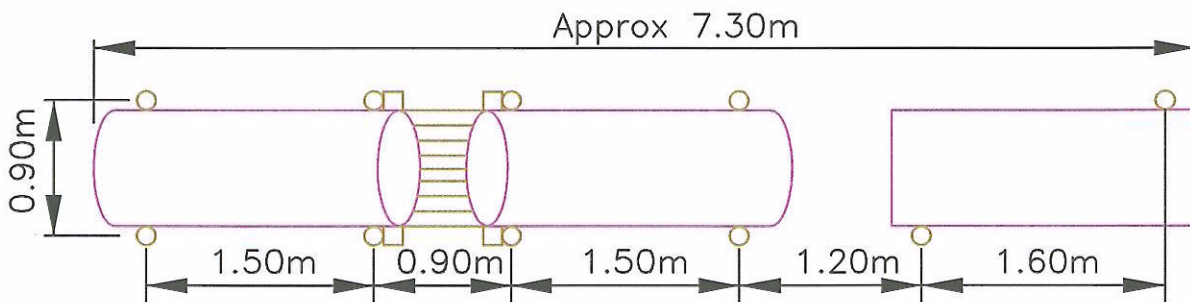

Side Elevation

Plan View

**Boyd Sport & Play Limited**  
**t/a sportsequip.co.uk**

The Manor, Tur Langton,  
 Leicestershire, LE18 0PJ

t: 01858 545789

f: 01858 545890

Web: www.sportsequip.co.uk

**Product:**

Tube Crawl

**Ref No:**

FT 952

**Scale:**

1 : 50