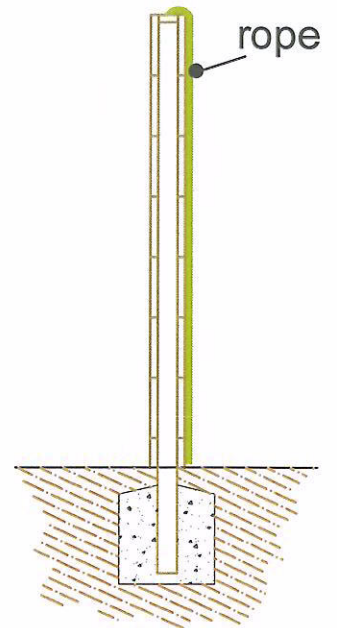

Side Elevation

End Elevation

Plan

**Boyd Sport & Play Limited**  
t/a **sportsequip.co.uk**

The Manor, Tur Langton,  
Leicestershire, LE18 0PJ  
t: 01858 545789  
f: 01858 545890  
Web: [www.sportsequip.co.uk](http://www.sportsequip.co.uk)

Product:

3m Climbing Wall

Ref No:

FT 954

Scale:

1 : 50