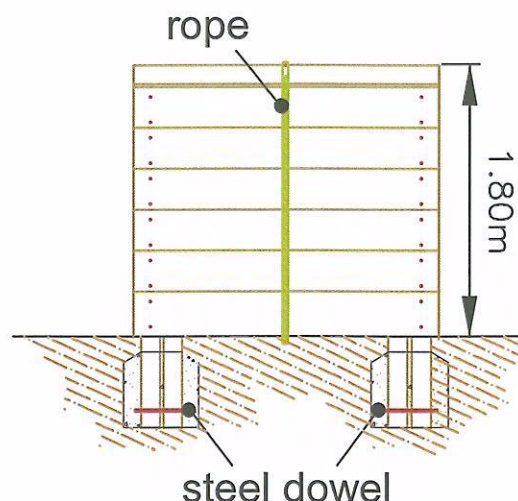

Side Elevation

Front Elevation

Plan View

**Boyd Sport & Play Limited**  
t/a **sportsequip.co.uk**

The Manor, Tur Langton,  
Leicestershire, LE18 0PJ  
t: 01858 545789  
f: 01858 545890  
Web: [www.sportsequip.co.uk](http://www.sportsequip.co.uk)

Product:

Rope Assault

Ref No:

FT 955

Scale:

1 : 50