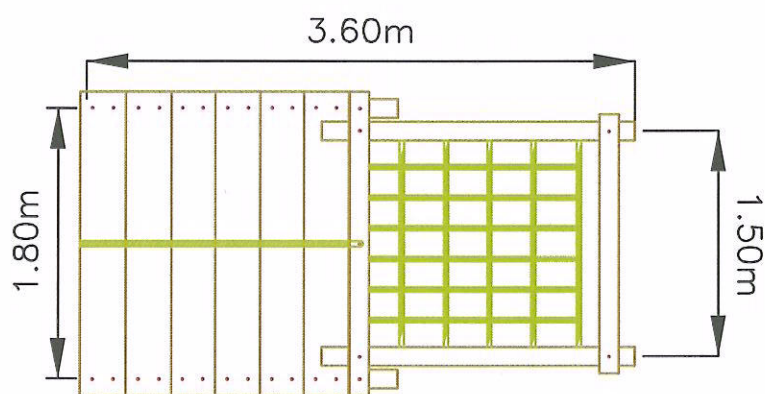

Side Elevation

Front Elevation

Plan View

**Boyd Sport & Play Limited**  
t/a **sportsequip.co.uk**

The Manor, Tur Langton,  
Leicestershire, LE18 0PJ  
t: 01858 545789  
f: 01858 545890  
Web: [www.sportsequip.co.uk](http://www.sportsequip.co.uk)

Product:

Rope Assault

Ref No:

FT 955

Scale:

1 : 50