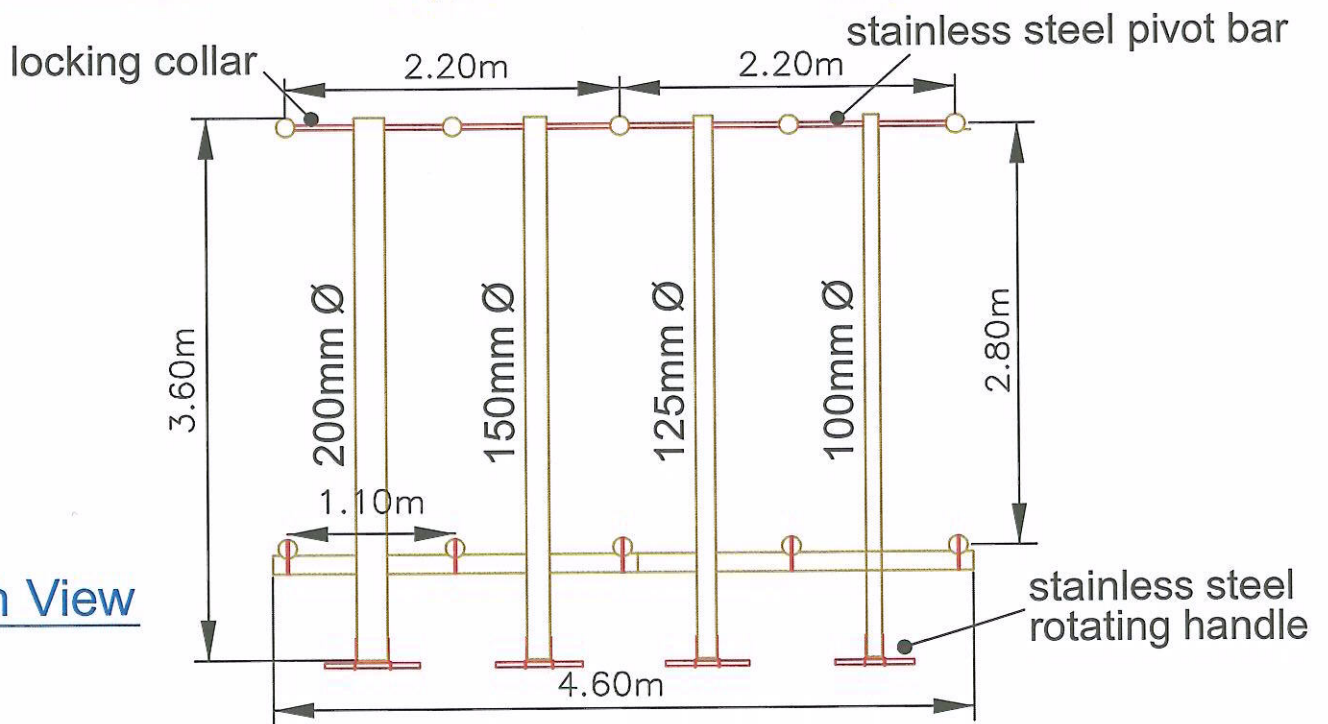

Front Elevation

End Elevation

Plan View

Boyd Sport & Play Limited
t/a **sportsequip.co.uk**

The Manor, Tur Langton,
Leicestershire, LE18 0PJ
t: 01858 545789
f: 01858 545890
Web: www.sportsequip.co.uk

Product:	Clean & Jerk Lift
Ref No:	FT 958
Scale:	1 : 50