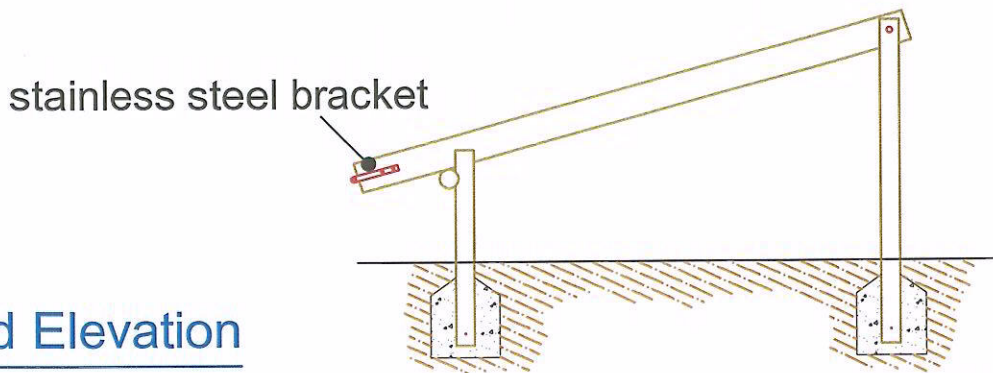

Front Elevation

End Elevation

Plan View

Boyd Sport & Play Limited
t/a **sportsequip.co.uk**

The Manor, Tur Langton,
Leicestershire, LE18 0PJ
t: 01858 545789
f: 01858 545890
Web: www.sportsequip.co.uk

Product:	Clean & Jerk Lift
Ref No:	FT 958
Scale:	1 : 50