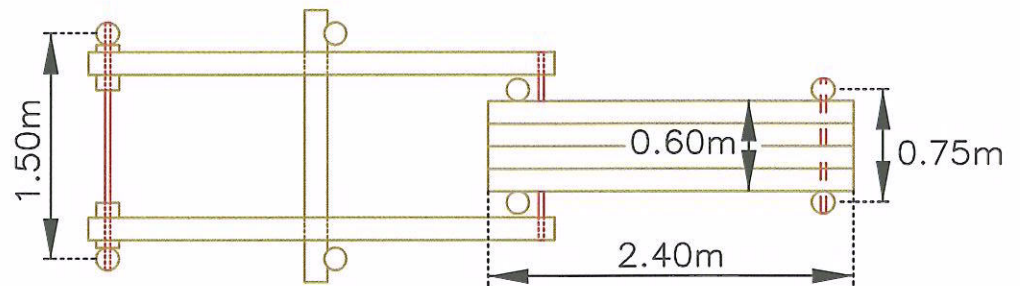

Front Elevation

Plan View

End Elevation

Boyd Sport & Play Limited
t/a **sportsequip.co.uk**

The Manor, Tur Langton,
Leicestershire, LE18 0PJ
t: 01858 545789
f: 01858 545890
Web: www.sportsequip.co.uk

Product:

Bench Press

Ref No:

FT 959

Scale:

1 : 50