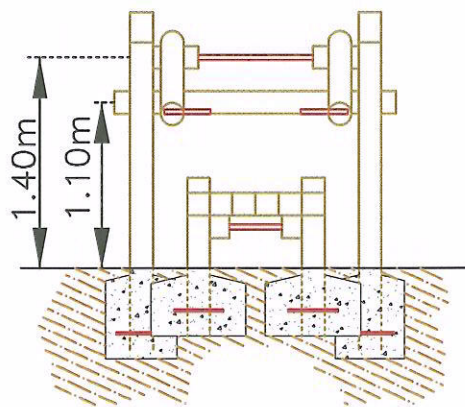

Front Elevation

Plan View

End Elevation

Boyd Sport & Play Limited
t/a **sportsequip.co.uk**

The Manor, Tur Langton,
Leicestershire, LE18 0PJ
t: 01858 545789
f: 01858 545890
Web: www.sportsequip.co.uk

Product:

Bench Press

Ref No:

FT 959

Scale:

1 : 50