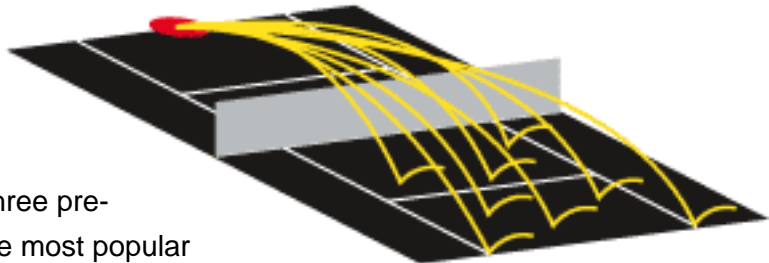

The Grand slam IV is also equipped with three pre-programmed six shot drills that simulate the most popular styles of play: grinder, all courter, and power baseliner. These incredible drills mix up speed, trajectory, and spin to prepare you to play against the world's elite! With the press of a button, you can now practice against the playing style of your choice.