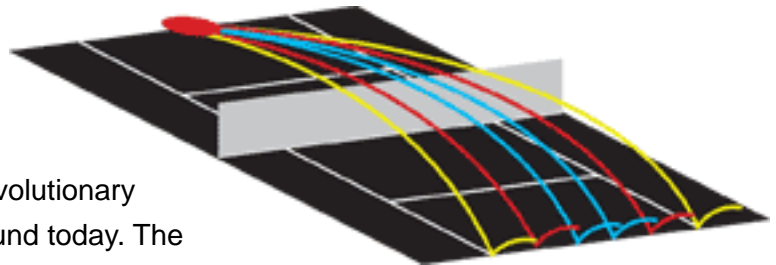

Power Baseline Drill

The Power Baseline is a player who is explosive in their shot selection, playing with pace and aggression and minimal spin. This player exhibits an attacking style, known as "first strike" tennis. *A six ball drill that utilizes full back court with little spin and more ball speed.*

All-Courter Drill

The All-Courter is a player type that focuses their game on tactical savvy. He/she can compete well from the baseline and will come to the net to finish points. When playing this type of player, expect a great deal of shot variety. *A six ball drill that utilizes both full back court and front court with some top spin and less ball speed.*

In addition, the Grand slam IV is equipped with the most extensive 3-Line function found today. With its three versatile positional settings; Narrow, Medium, and Wide, you can groove your forehand and backhand ground strokes or use it as a great way to warm up your shots.

3-Line Function

Narrow, Medium, & Wide

The Grand slam IV is also equipped with the most revolutionary control panel and optional wireless remote control found today. The "Lexan" control panel utilizes "touch-buttons" instead of dials, knobs, and switches. It also has a digital LCD screen which allows you to view all menu selections and settings. For those players who consider themselves "technologically challenged", do not fear. The Grand slam IV was developed to be incredibly user friendly and can be operated by even the youngest of players. For operation of the machine while "on the fly", the Grand slam IV has an optional 15-function wireless remote control available. The state-of-the-art compact controller allows you to adjust most every function of the machine with just a push of a button. Enjoy instantaneous changes in functionality like; play/pause, oscillation sweep, fully random, 3-line, speed, feed, spin, and much more.