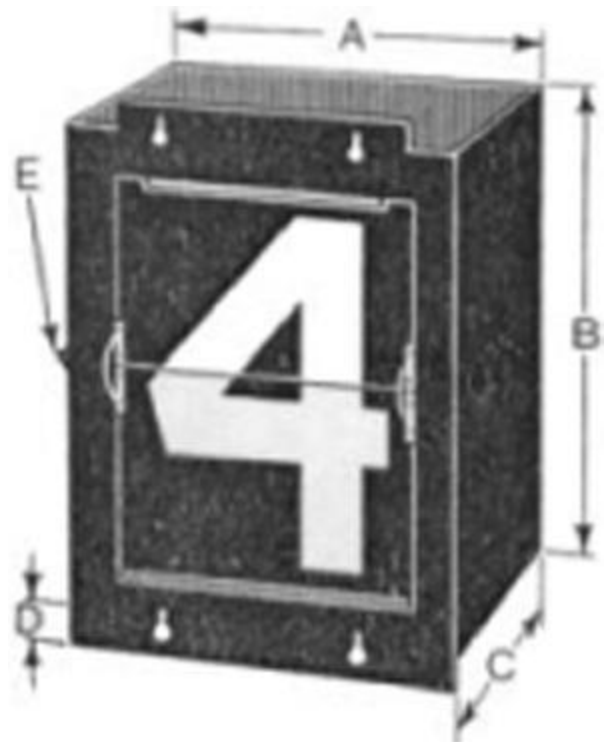

#### DIMENSIONS

Product references: CR300 and CR301

A: Width 295mm (11.5/8")

B: Height 368mm (14.1/2")

C: Depth 216mm (8.1/2")

D: Keyholed Fixing Tab 25mm (1")

Number Size 228mm (9") x 305mm (12")

Aperture Size 241mm (9.1/2") x 336mm (13.1/4")

E: Spindle Protrudes 8mm (1/4")

In accordance with the Company's policy of continuous development, Boyd Sport & Play Ltd t/as sportsequip.co.uk reserve the right to alter or amend specifications without prior notice. All statements in this datasheet are made in good faith but the Company will not be held responsible for any consequence arising out of errors or omissions.