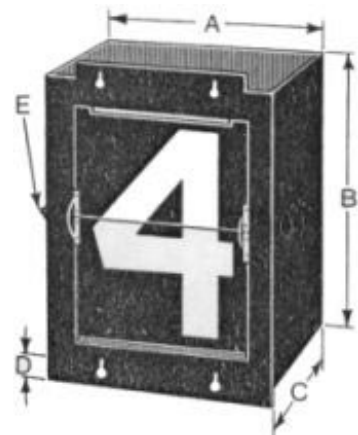

Mechanical Scorers Dimensions & Fixings

Dimensions

Product reference nos. CR300/CR301

A) Width 295mm (11.5/8")

B) Height 368mm (14.1/2")

C) Depth 216mm (8.1/2")

D) Keyholed Fixing tab 25mm (1")
Number Size 228mm (9") x 305mm (12")
Aperture Size 241mm (9.1/2") x 336mm (13.1/4")

E) Spindle Protrudes 8mm (1/4")

sportsequip.co.uk

The Manor, Tur Langton, Leicestershire LE8 0PJ

tel: 01858 545789 | fax: 01858 545890

e-mail: sales@sportsequip.co.uk | website: www.sportsequip.co.uk

Boyd Sport & Play Ltd trading as sportsequip.co.uk reserve the right to alter or amend specifications without prior notice and cannot be held responsible for any consequences arising out of errors or omissions. sportsequip.co.uk® and Astroturf® are registered trademarks