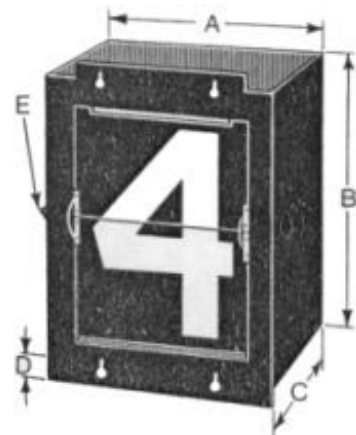

Mechanical Scorers Dimensions & Fixings

Dimensions

Product reference nos. CR300/CR301

- A) Width 295mm (11.5/8")
- B) Height 368mm (14.1/2")
- C) Depth 216mm (8.1/2")
- D) Keyholed Fixing tab 25mm (1")
 Number Size 228mm (9") x 305mm (12")
 Aperture Size 241mm (9.1/2") x 336mm (13.1/4")
- E) Spindle Protrudes 8mm (1/4")