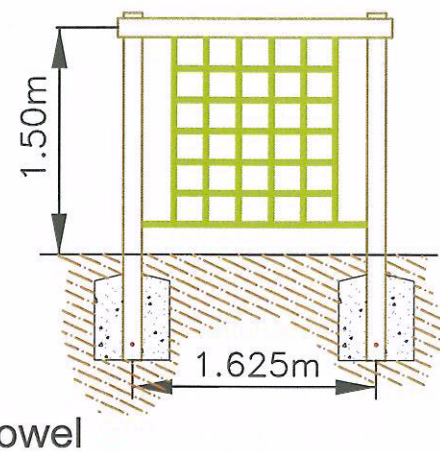

Side Elevation

Front Elevation

Plan

Boyd Sport & Play Limited
t/a **sportsequip.co.uk**

The Manor, Tur Langton,
Leicestershire, LE18 0PJ
t: 01858 545789
f: 01858 545890
Web: www.sportsequip.co.uk

Product:

Rope Crawl

Ref No:

FT 951

Scale:

1 : 50