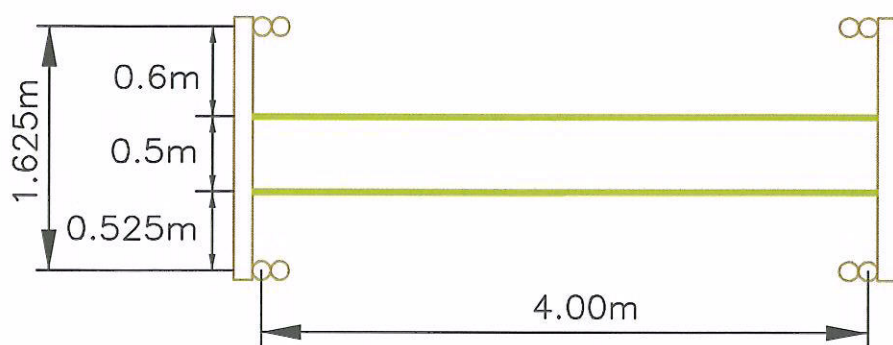

Side Elevation

Front Elevation

Plan

Boyd Sport & Play Limited
t/a **sportsequip.co.uk**

The Manor, Tur Langton,
Leicestershire, LE18 0PJ
t: 01858 545789
f: 01858 545890
Web: www.sportsequip.co.uk

Product:

Rope Crawl

Ref No:

FT 951

Scale:

1 : 50