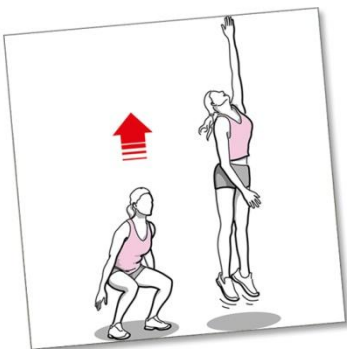

New product for 2018! A low level, cost effective unit, which provides both a hamstring stretch and a low bar for press ups / push ups.

 **Dimensions:** Height: 0.6m, Length: 1.74m, Depth: 0.2m

 **Available in:** Round Log or Radiata Pine

 **More info:** [Leg Stretch / Bar Push Ups layout drawing](#) (PDF)

FT965 - Multi Exercise Bench Leg Raise Post

New product for 2018! Single post which is simply sited alongside, and used in conjunction with a FT924 Multi Exercise Bench.

 **Dimensions:** Height: 2m, Length: 2m, Width: 0.23m

 **Available in:** Round Log or Radiata Pine

 **More info:** Drawing Unavailable (PDF Coming Soon)

FT966 - Jumping Stretch

New product for 2018! Jump as high as you can, slapping the board at the maximum height, repeating until you can't improve your result.