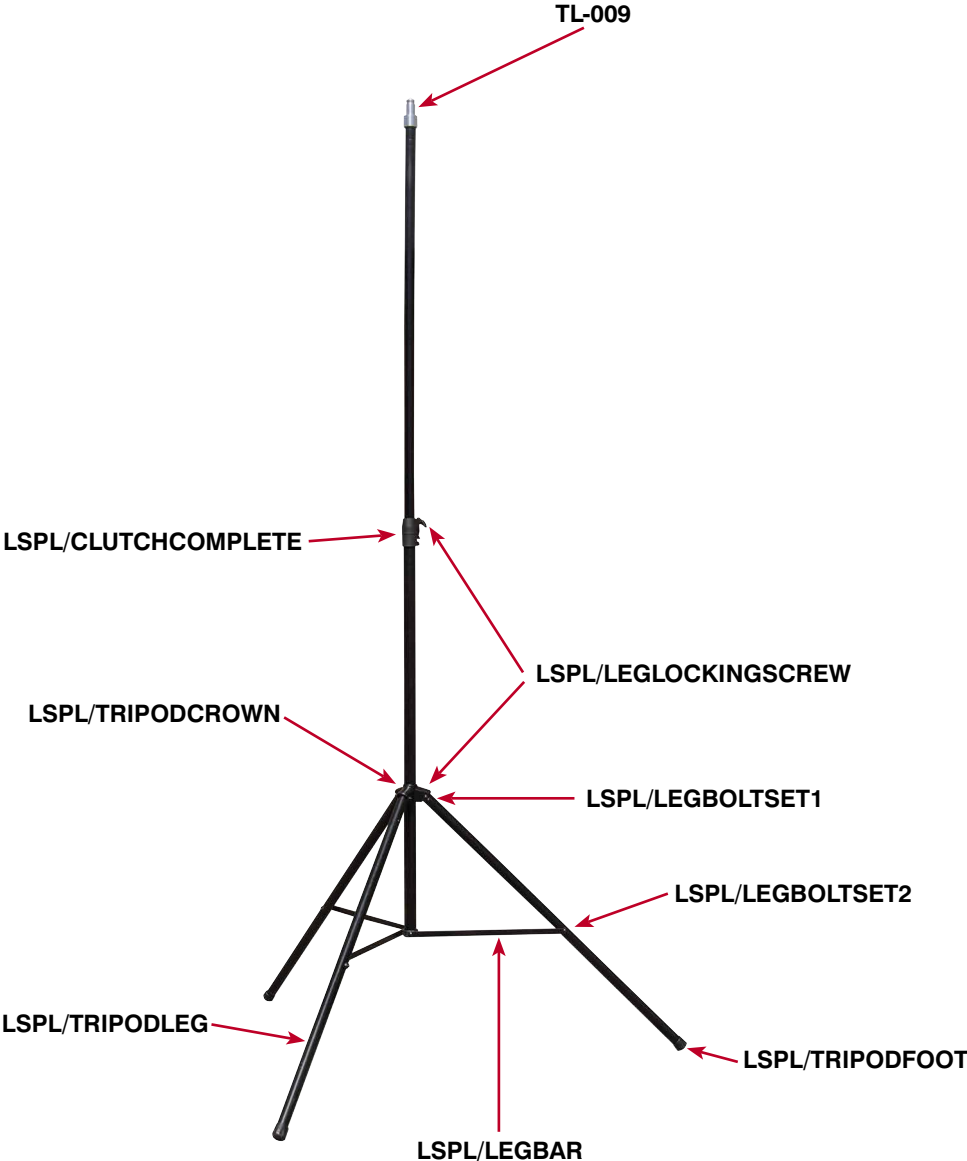

SPORTS-LITE TRIPOD

Spare Parts Manual

SPARE PARTS FOR SPORTS-LITE TRIPOD LSPL/TRIPOD

SPARE PARTS

PRODUCT CODE	DESCRIPTION	PREVIEW
TL-009	TRIPOD MOUNT PROBE FOR 34 OD TUBE	
LSPL/CLUTCHCOMPLETE	CLUTCH SYSTEM COMPLETE FOR LSPL/TRIPOD	
LSPL/LEGLOCKINGSCREW	LEG LOCKING SCREW FOR LSPL/TRIPOD	
LSPL/TRIPODCROWN	TRIPOD LEG CROWN FOR LSPL/TRIPOD	
LSPL/LEGBOLTSET1	UPPER LEG BOLT SET FOR LSPL/TRIPOD	

PRODUCT CODE	DESCRIPTION	PREVIEW
LSPL/LEGBOLTSET2	MIDDLE LEG BOLT SET FOR LSPL/TRIPOD	
LSPL/TRIPODLEG	TRIPOD LEG INC FOOT FOR LSPL/TRIPOD	
LSPL/LEGBAR	LEG BRACE BAR FOR LSPL/TRIPOD	
LSPL/TRIPODFOOT	RUBBER FOOT FOR LSPL/TRIPOD	