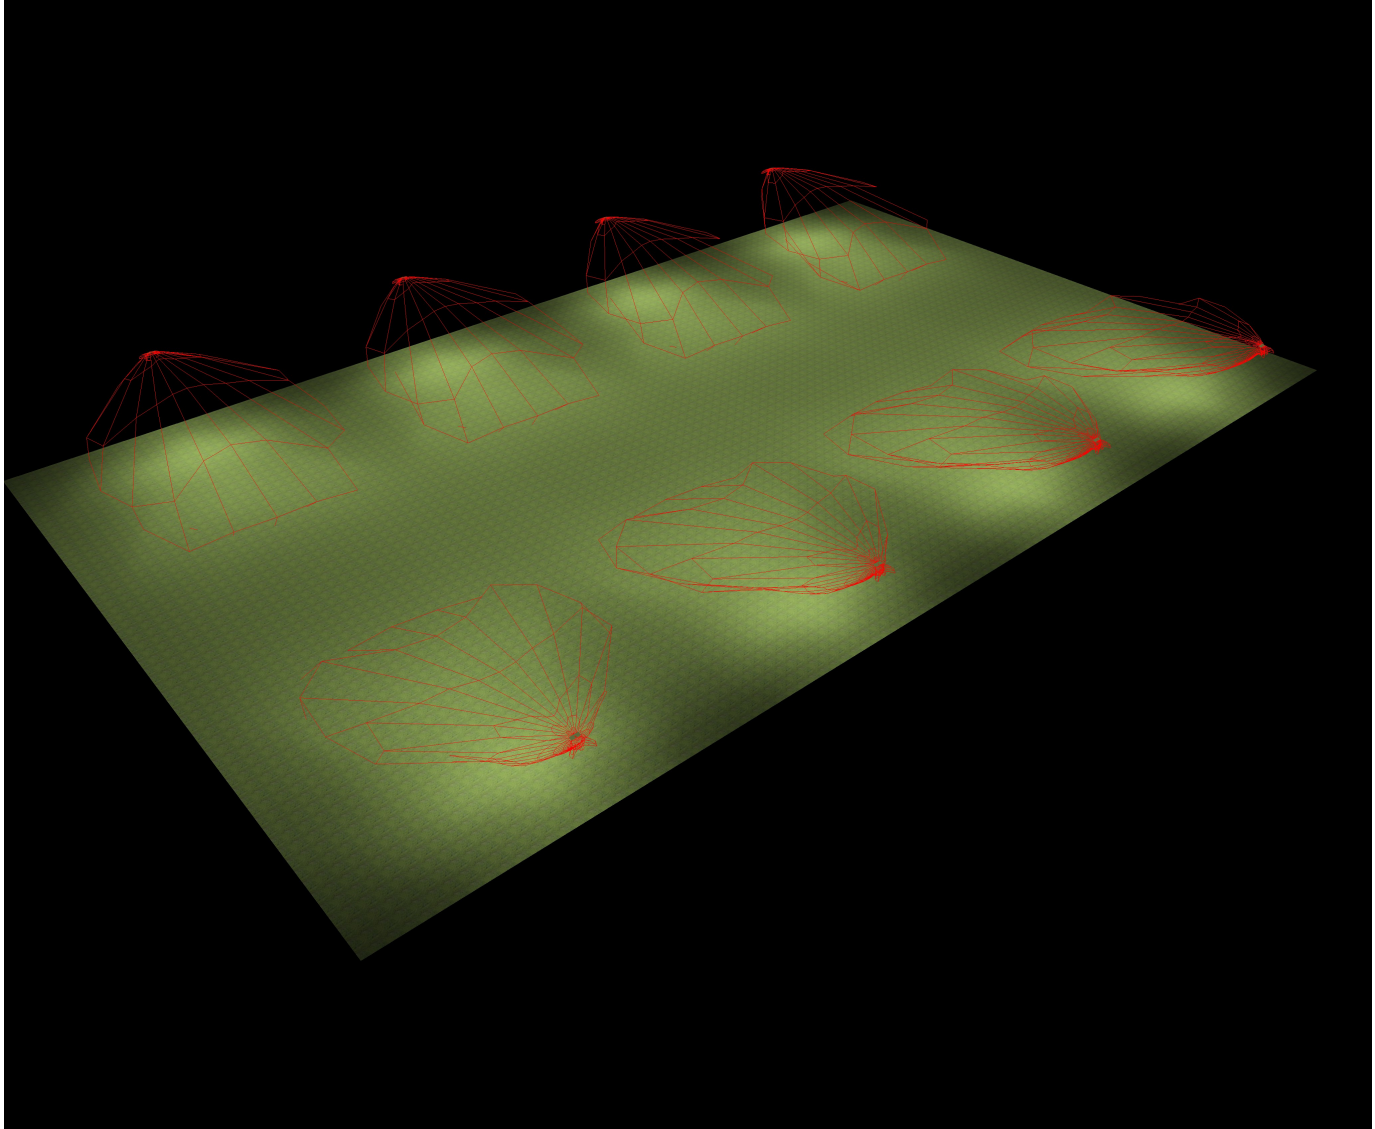

1 Exterior 1

1.2 Calculation results, Exterior 1

1.2.1 3D luminance, View 1

Luminance in the scene

Minimum: : 0.5 cd/m²
Maximum: : 13.2 cd/m²