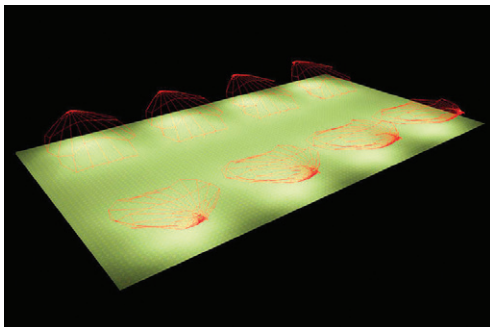

Unique Lensing Optimised for a 60m x 40m Sports Playing Surface.