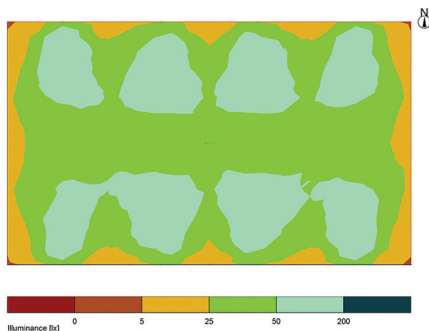

Unique Lensing Optimised for a 60m x 40m Sports Playing Surface.